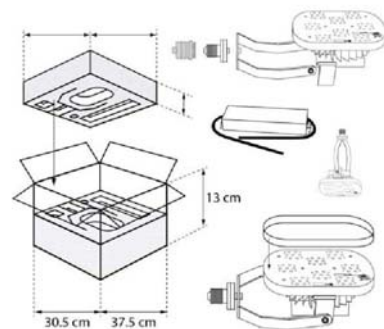

Input Voltage:	AC 90~240V
Input Power:	45W
Luminous Flux:	5 200LM
Led Source:	High Power CREE 3535 LEDs
Color Temp:	3000K / 4100K / 5000K / 6000K
Base:	E40, E27 optional
Beam Angle:	120°
IP Rating:	IP65
Fan Equipped:	Sunon Brand
Driver:	Mean Well driver
Certifications:	CE/ROHS approved
Fixture info:	120L x 123W x 65 H (mm)
Warranty:	70 000 hours life, 6 years warranty

Input Voltage:	AC 90~240V
Input Power:	75W
Luminous Flux:	8 650LM
Led Source:	High Power CREE 3535 LEDs
Color Temp:	3000K / 4100K / 5000K / 6000K
Base:	E40, E27 optional
Bean Angle:	120°
IP Rating:	IP65
Fan Equipped:	Sunon Brand
Driver:	Mean Well driver
Certifications:	CE/ROHS approved
Fixture info:	120L x 172W x 67 H (mm)
Warranty:	70 000 hours life, 6 years warranty

Input Voltage:	AC 90~240V
Input Power:	120W
Luminous Flux:	13 250LM
Led Source:	High Power CREE 3535 LEDs
Color Temp:	3000K / 4100K / 5000K / 6000K
Base:	E40, E27 optional
Beam Angle:	120°
IP Rating:	IP65
Fan Equipped:	Sunon Brand
Driver:	Mean Well driver
Certifications:	CE/ROHS approved
Fixture info:	120L x 172W x 67 H (mm)
Warranty:	70 000 hours life, 6 years warranty

Input Voltage:	AC 90~240V
Input Power:	150W
Luminous Flux:	16 550LM
Led Source:	High Power CREE 3535 LEDs
Color Temp:	3000K / 4100K / 5000K / 6000K
Base:	E40, E27 optional
Beam Angle:	120°
IP Rating:	IP65
Fan Equipped:	Sunon Brand
Driver:	Mean Well driver
Certifications:	CE/ROHS approved
Fixture info:	264L x 121W x 38 H (mm)
Warranty:	70 000 hours life, 6 years warranty