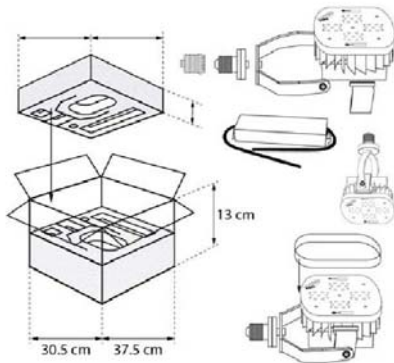

LED RETROFIT 60W / 75W