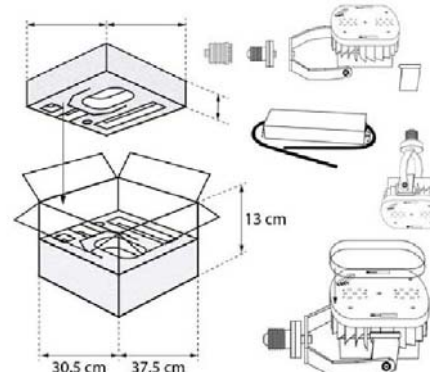

LED RETROFIT 35W / 45W

Input Voltage:	AC 90~240V
Input Power:	35W
Luminous Flux:	4 050LM
Led Source:	High Power CREE 3535 LEDs
Color Temp:	3000K / 4100K / 5000K / 6000K
Base:	E40, E27 optional
Beam Angle:	120°
IP Rating:	IP65
Fan Equipped:	Sunon Brand
Driver:	Mean Well driver
Certifications:	CE/ROHS approved
Fixture info:	120L x 123W x 65 H (mm)
Warranty:	70 000 hours life, 6 years warranty

Input Voltage:	AC 90~240V
Input Power:	45W
Luminous Flux:	5 200LM
Led Source:	High Power CREE 3535 LEDs
Color Temp:	3000K / 4100K / 5000K / 6000K
Base:	E40, E27 optional
Beam Angle:	120°
IP Rating:	IP65
Fan Equipped:	Sunon Brand
Driver:	Mean Well driver
Certifications:	CE/ROHS approved
Fixture info:	120L x 123W x 65 H (mm)
Warranty:	70 000 hours life, 6 years warranty

Input Voltage:	AC 90~240V
Input Power:	75W
Luminous Flux:	8 650LM
Led Source:	High Power CREE 3535 LEDs
Color Temp:	3000K / 4100K / 5000K / 6000K
Base:	E40, E27 optional
Bean Angle:	120°
IP Rating:	IP65
Fan Equipped:	Sunon Brand
Driver:	Mean Well driver
Certifications:	CE/ROHS approved
Fixture info:	120L x 172W x 67 H (mm)
Warranty:	70 000 hours life, 6 years warranty

Input Voltage:	AC 90~240V
Input Power:	120W
Luminous Flux:	13 250LM
Led Source:	High Power CREE 3535 LEDs
Color Temp:	3000K / 4100K / 5000K / 6000K
Base:	E40, E27 optional
Beam Angle:	120°
IP Rating:	IP65
Fan Equipped:	Sunon Brand
Driver:	Mean Well driver
Certifications:	CE/ROHS approved
Fixture info:	120L x 172W x 67 H (mm)
Warranty:	70 000 hours life, 6 years warranty