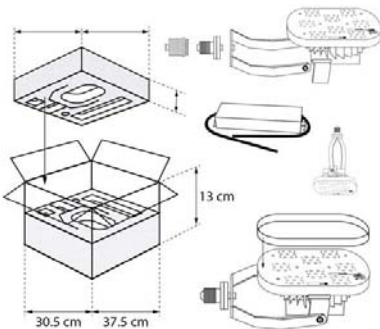

Input Voltage:	AC 90~240V
Input Power:	75W
Luminous Flux:	8 650LM
Led Source:	High Power CREE 3535 LEDs
Color Temp:	3000K / 4100K / 5000K / 6000K
Base:	E40, E27 optional
Bean Angle:	120°
IP Rating:	IP65
Fan Equipped:	Sunon Brand
Driver:	Mean Well driver
Certifications:	CE/ROHS approved
Fixture info:	120L x 172W x 67 H (mm)
Warranty:	70 000 hours life, 6 years warranty

LED RETROFIT 105W / 120W / 150W

Input Voltage:	AC 90~240V
Input Power:	105W
Luminous Flux:	11 600LM
Led Source:	High Power CREE 3535 LEDs
Color Temp:	3000K / 4100K / 5000K / 6000K
Base:	E40, E27 optional
Beam Angle:	120°
IP Rating:	IP65
Fan Equipped:	Sunon Brand
Driver:	Mean Well driver
Certifications:	CE/ROHS approved
Fixture info:	120L x 172W x 67 H (mm)
Warranty:	70 000 hours life, 6 years warranty

Input Voltage:	AC 90~240V
Input Power:	120W
Luminous Flux:	13 250LM
Led Source:	High Power CREE 3535 LEDs
Color Temp:	3000K / 4100K / 5000K / 6000K
Base:	E40, E27 optional
Beam Angle:	120°
IP Rating:	IP65
Fan Equipped:	Sunon Brand
Driver:	Mean Well driver
Certifications:	CE/ROHS approved
Fixture info:	120L x 172W x 67 H (mm)
Warranty:	70 000 hours life, 6 years warranty

Input Voltage:	AC 90~240V
Input Power:	150W
Luminous Flux:	16 550LM
Led Source:	High Power CREE 3535 LEDs
Color Temp:	3000K / 4100K / 5000K / 6000K
Base:	E40, E27 optional
Beam Angle:	120°
IP Rating:	IP65
Fan Equipped:	Sunon Brand
Driver:	Mean Well driver
Certifications:	CE/ROHS approved
Fixture info:	264L x 121W x 38 H (mm)
Warranty:	70 000 hours life, 6 years warranty